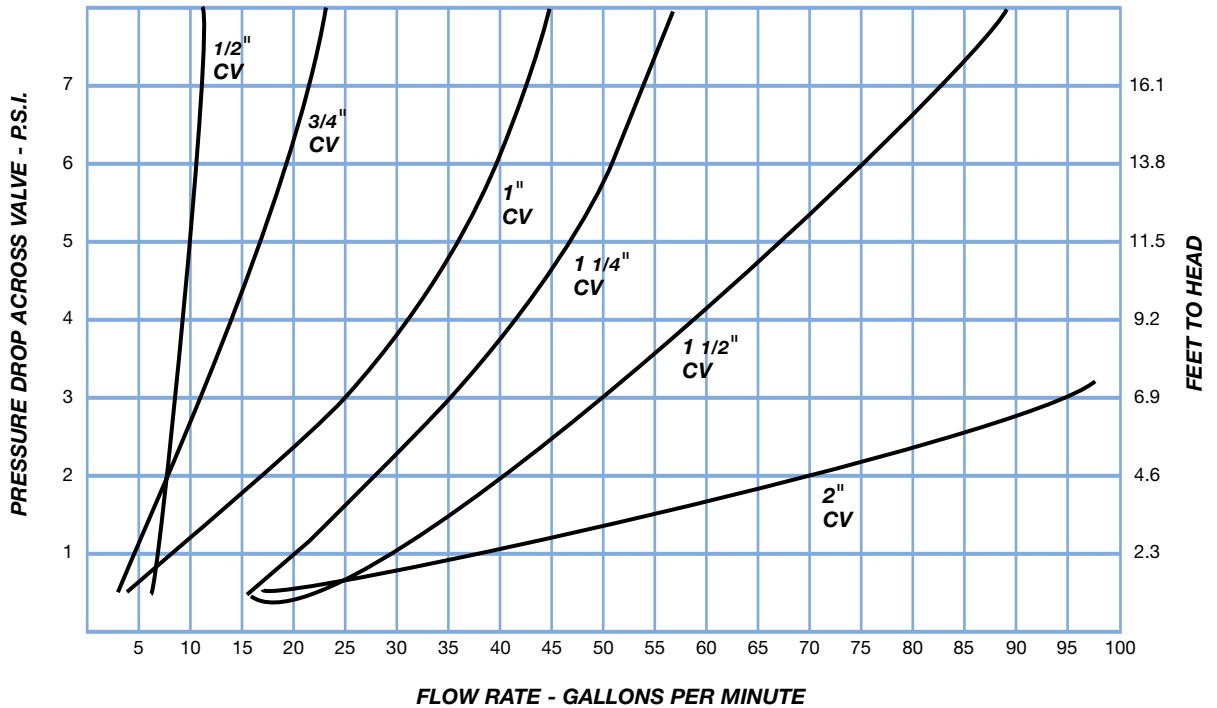

## 500 SB Series Check Valves Pressure and Head Loss

## 2500 SB Series Check Valves Pressure and Head Loss